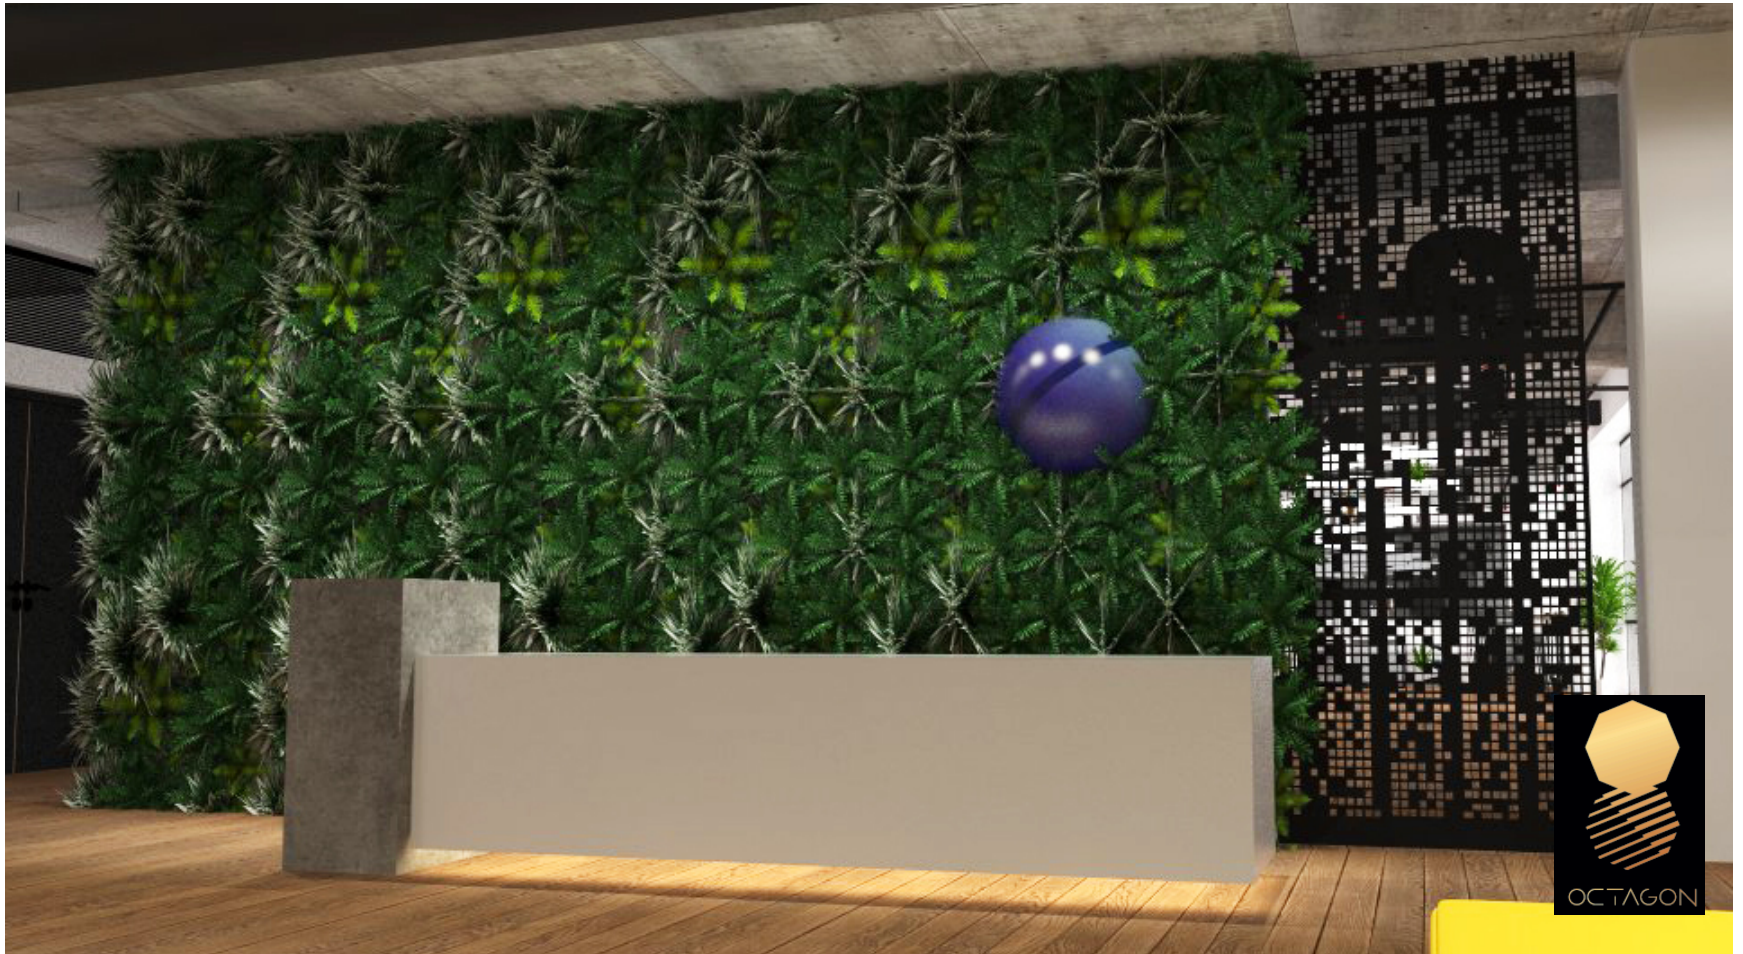

CORPORATE OFFICE PJ TRADE CENTRE office