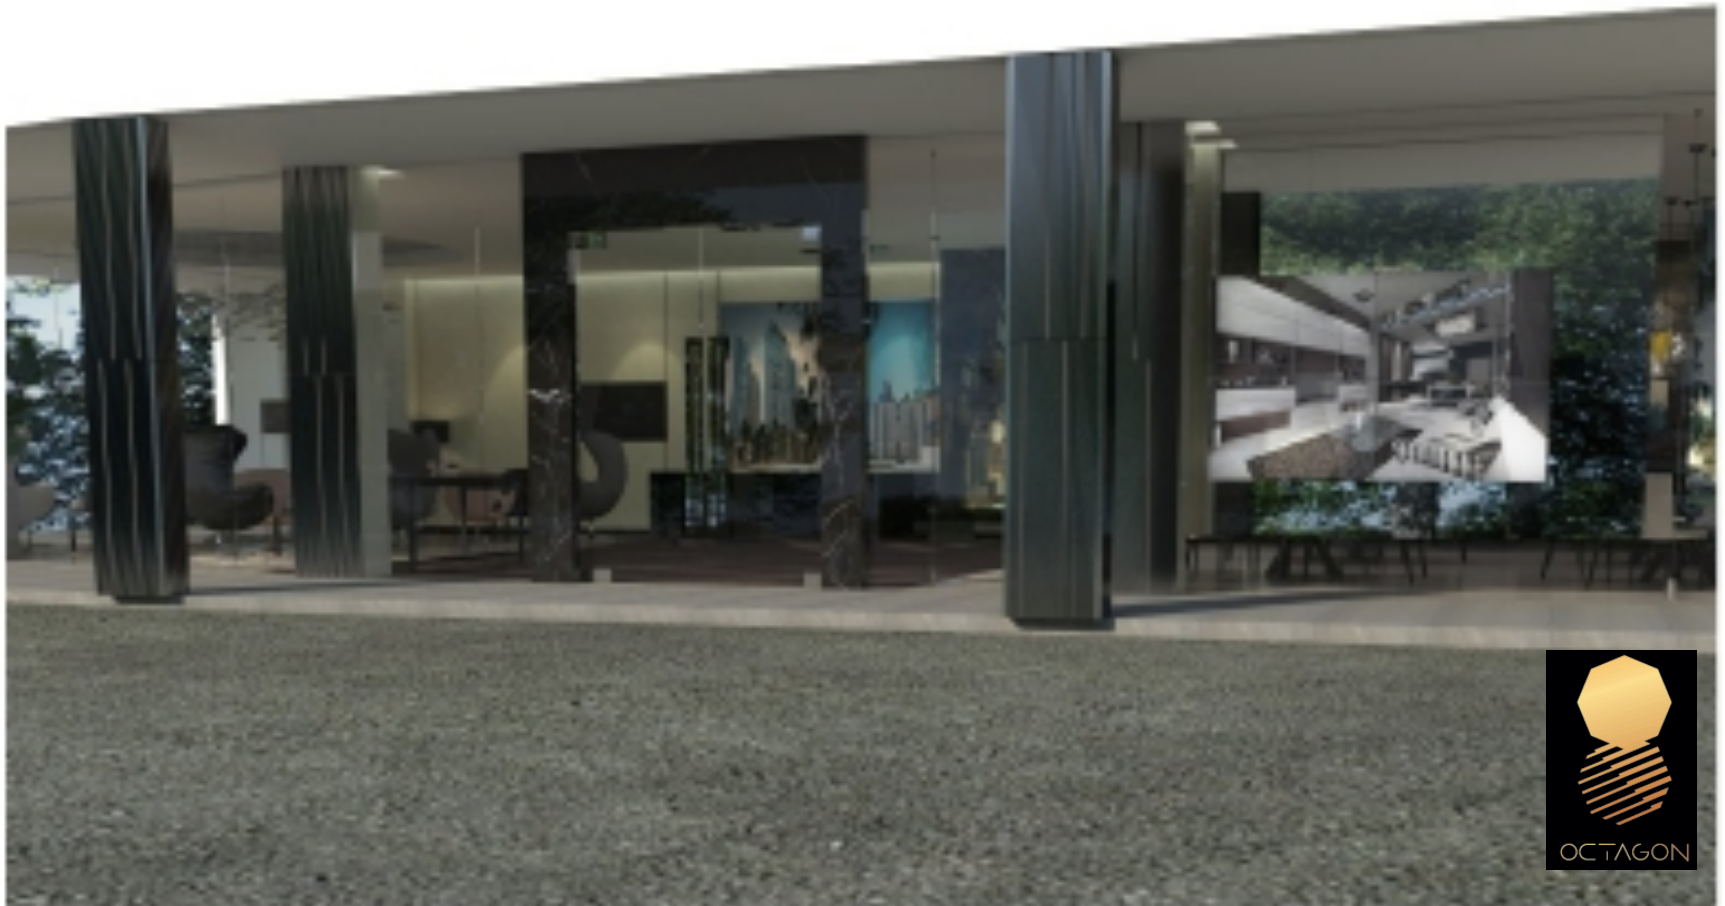

SHOWGALLERY GEO BUKIT RIMAU gallery